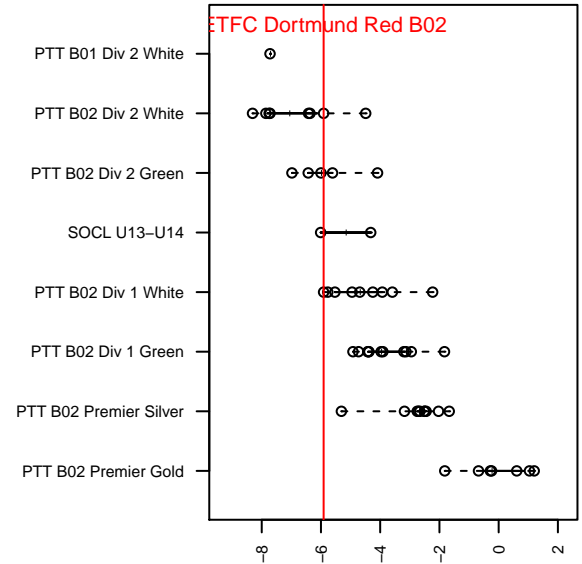

ETFC Dortmund Red B02

Eugene Timbers FC
 Eugene, OR
 B02 total strength=658
 attack=0.75 defense=0.5
 fall league = PTT B02 Div 1 White
 spr league = Spr OYS B02 Div 2 Green
 notes= was EMFC; was White

alt names used:
 ETFC B02 Dortmund Red
 ETFC 02 Dortmund Red
 ETFC 02 Dortmund Red
 ETFC 02 Dortmund Red

Venues played:
 2015 ETFC Adidas Cup U13-14 Gold
 2015 Mt Hood Challenge U13
 2015 PTT B02 Division 1 White
 2015 OYS Presidents Cup B02
 2015 Spr OYS B02 Division 2 Green

**attack and defense variance (black dot)
relative to other teams
and top 10 in region**

**attack and defense rating
relative to others at age
and all opponents in last 13 months**

Performance relative to 13 month average