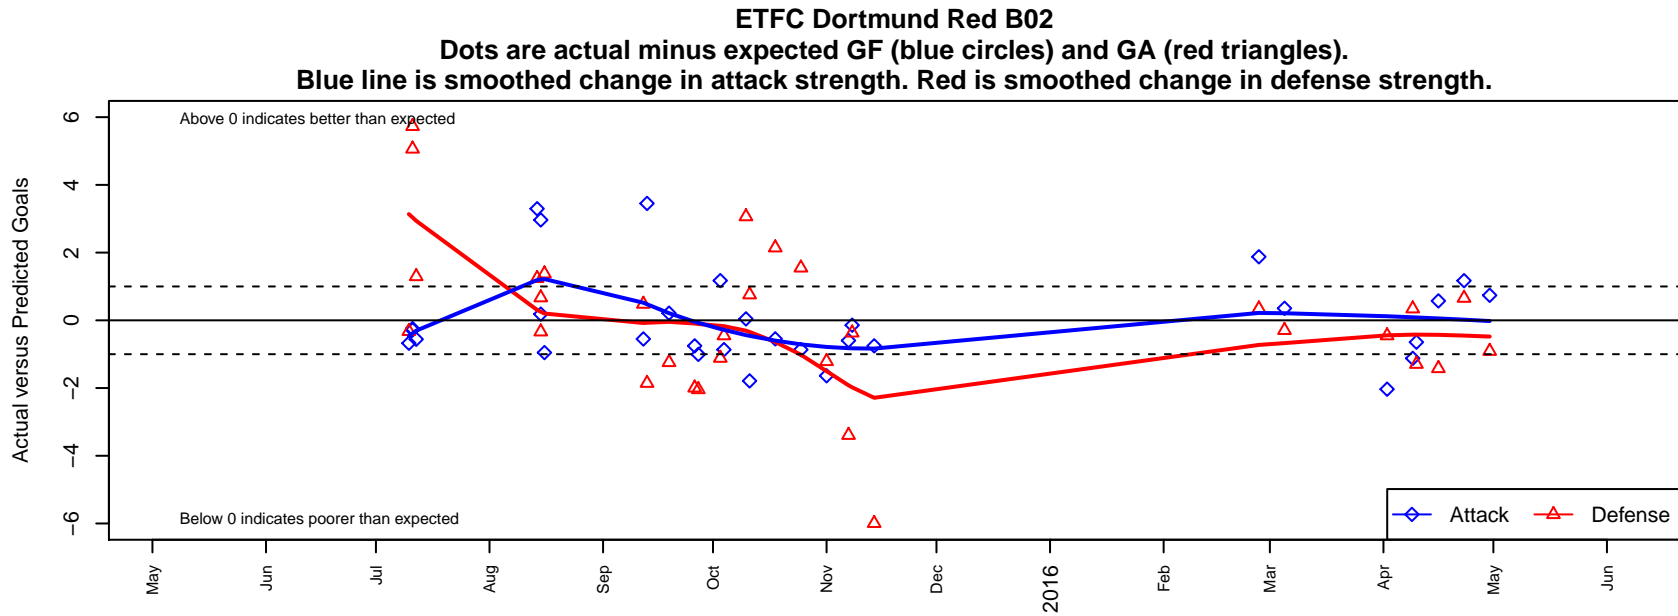

ETFC Dortmund Red B02

Eugene Timbers FC
 Eugene, OR
 B02 total strength=658
 attack=0.75 defense=0.5
 fall league = PTT B02 Div 1 White
 spr league = Spr OYS B02 Div 2 Green
 notes= was EMFC; was White

**attack and defense variance (black dot)
relative to other teams
and top 10 in region**

**attack and defense rating
relative to others at age
and all opponents in last 13 months**

Performance relative to 13 month average